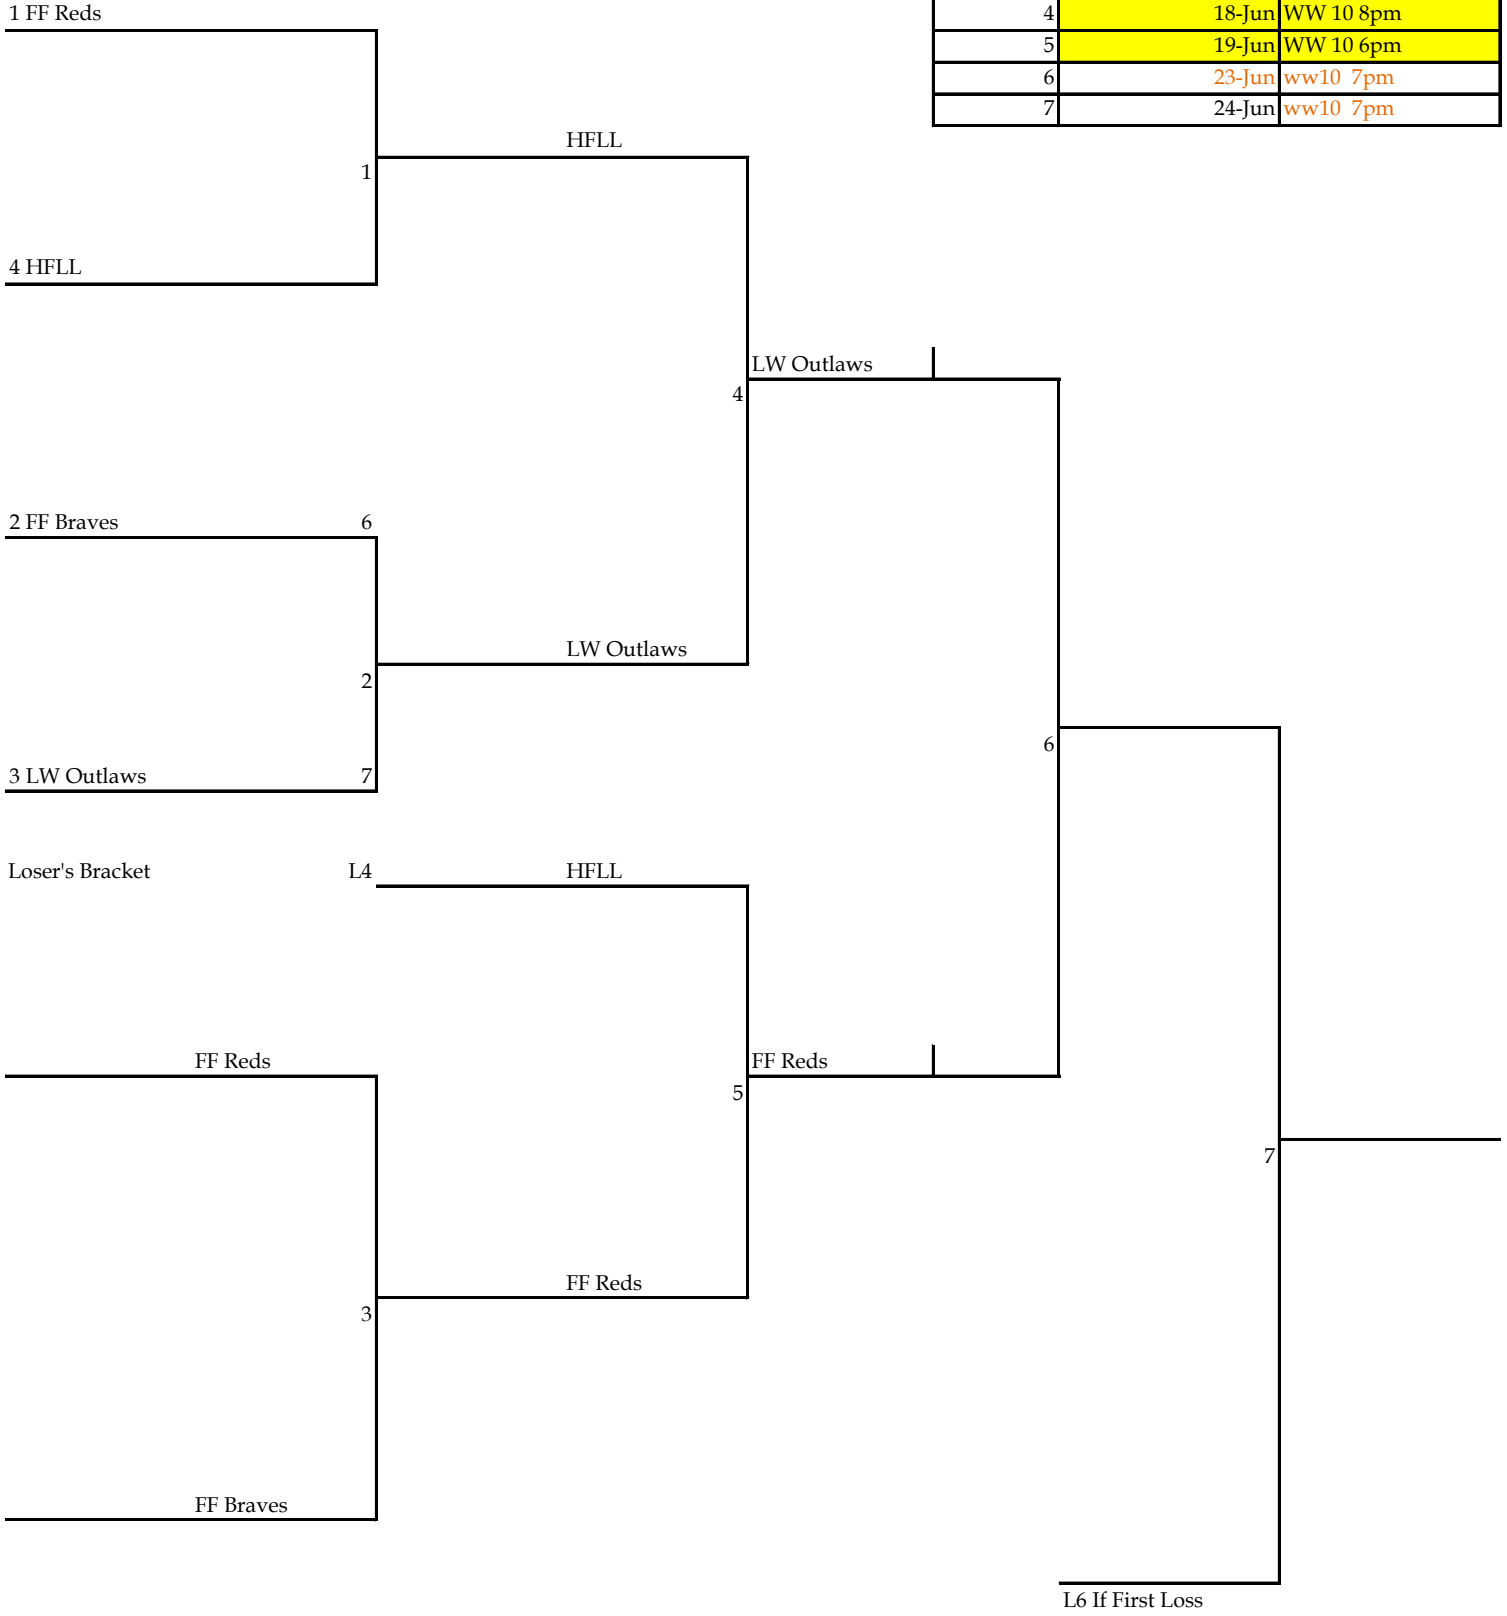

Babe Ruth Butler County Tournament 2024

Winner's Bracket

1	16-Jun	WW 10 1pm
2	16-Jun	ww 10 3pm
3	18-Jun	JP 5 6pm
4	18-Jun	WW 10 8pm
5	19-Jun	WW 10 6pm
6	23-Jun	ww10 7pm
7	24-Jun	ww10 7pm

updated!
if needed