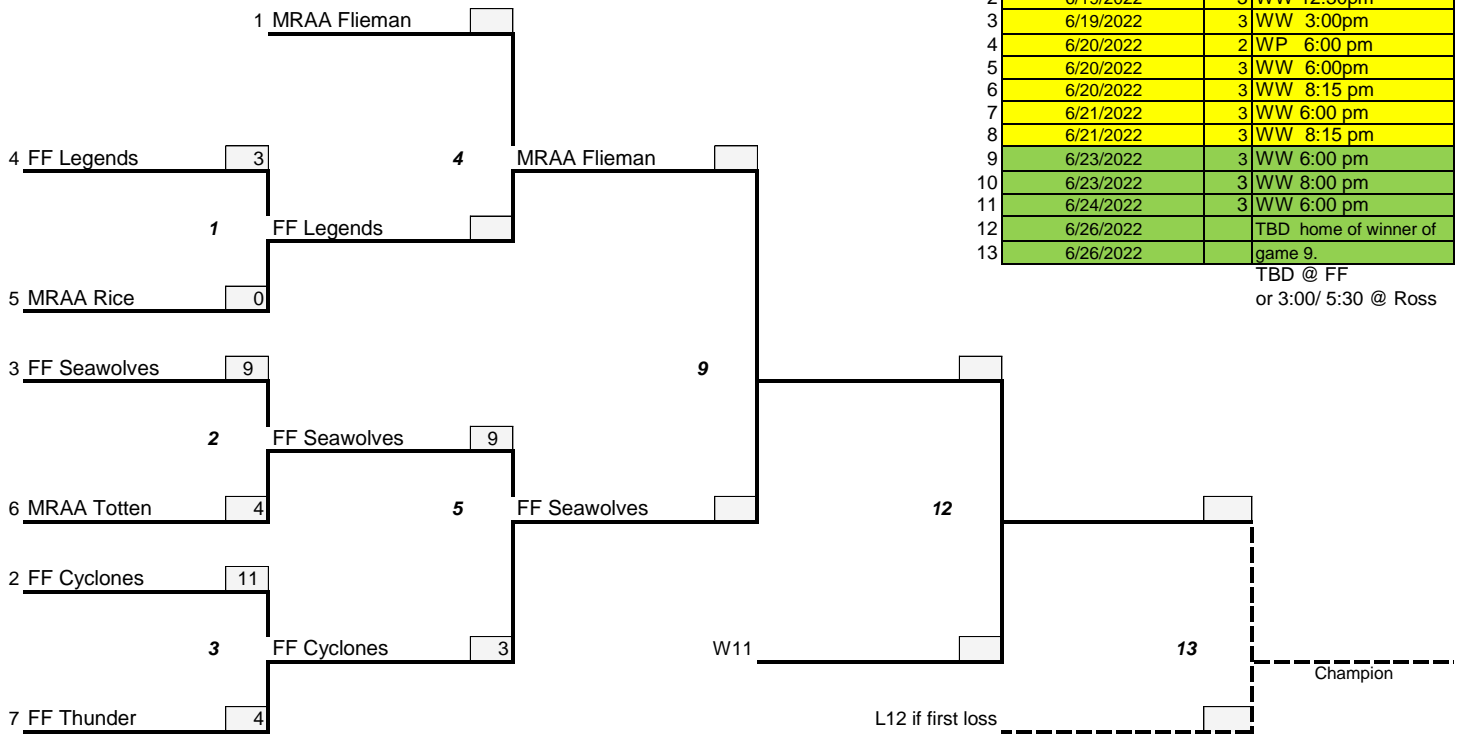

# Winner's Bracket

# Butler County Rookie (8u)

	Date	field	location/time
1	6/19/2022	3	WW 10:00 am
2	6/19/2022	3	WW 12:30pm
3	6/19/2022	3	WW 3:00pm
4	6/20/2022	2	WP 6:00 pm
5	6/20/2022	3	WW 6:00pm
6	6/20/2022	3	WW 8:15 pm
7	6/21/2022	3	WW 6:00 pm
8	6/21/2022	3	WW 8:15 pm
9	6/23/2022	3	WW 6:00 pm
10	6/23/2022	3	WW 8:00 pm
11	6/24/2022	3	WW 6:00 pm
12	6/26/2022		TBD home of winner of
13	6/26/2022		game 9.

# Loser's Bracket