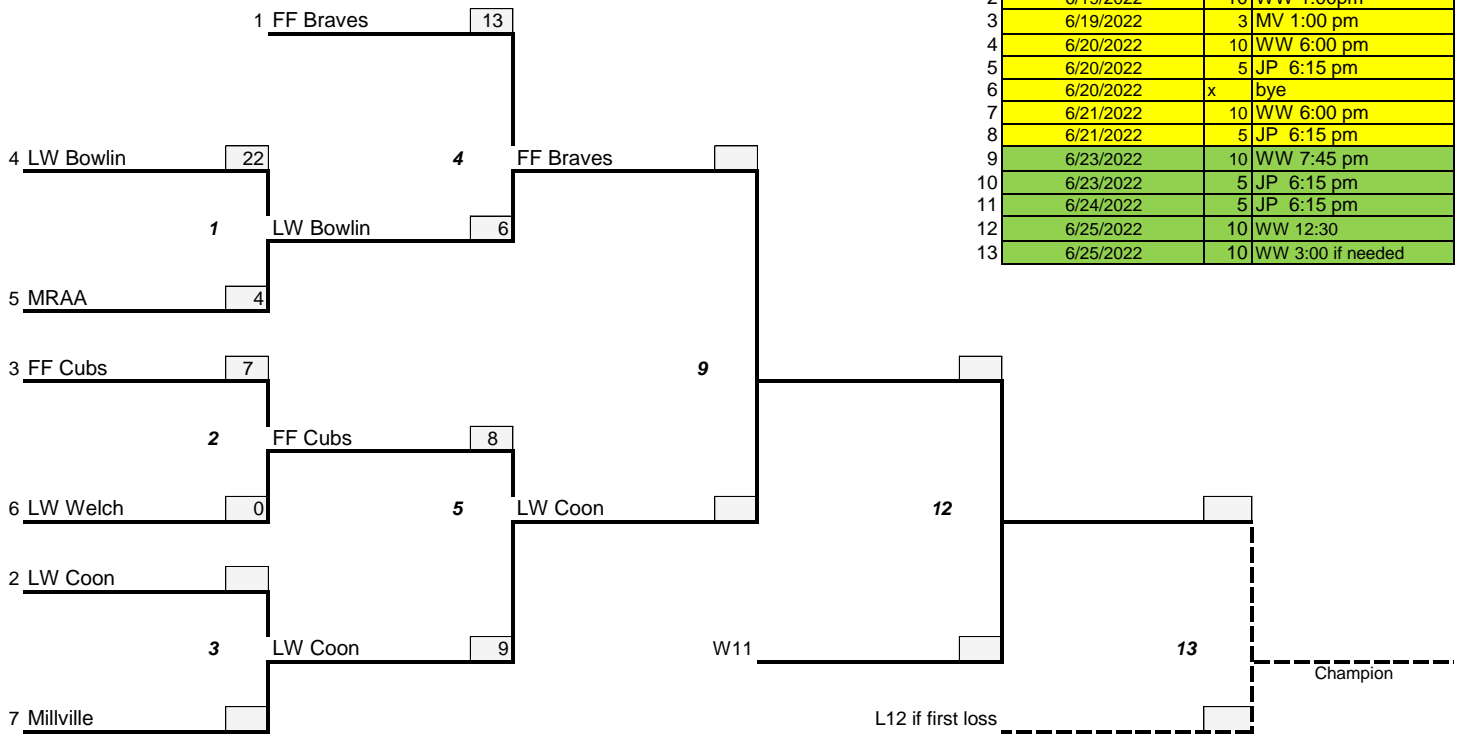

Winner's Bracket

Butler County Babe Ruth Tournament

	Date	field	location/time
1	6/19/2022	1	WP 8:30 am
2	6/19/2022	10	WW 1:00pm
3	6/19/2022	3	MV 1:00 pm
4	6/20/2022	10	WW 6:00 pm
5	6/20/2022	5	JP 6:15 pm
6	6/20/2022	x	bye
7	6/21/2022	10	WW 6:00 pm
8	6/21/2022	5	JP 6:15 pm
9	6/23/2022	10	WW 7:45 pm
10	6/23/2022	5	JP 6:15 pm
11	6/24/2022	5	JP 6:15 pm
12	6/25/2022	10	WW 12:30
13	6/25/2022	10	WW 3:00 if needed

Loser's Bracket